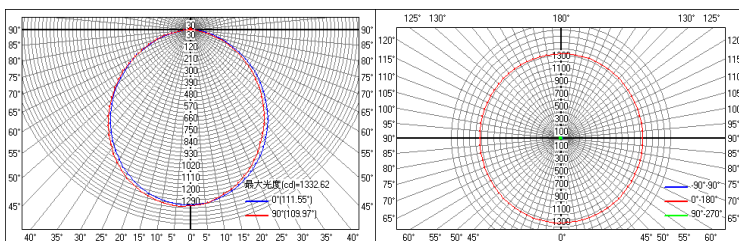

LED Panel Series

LED 2X2/ 2X4/ 1X4/ 1x2 Panel

Order Information

Input Watts.	Input Volts.	Delivered Lumens	Efficacy (lm/w)	CCT	CRI	Power Factor	Lens.	Equivalent Wattage
40W	100-277V	4200	105	4000K	>80	>0.9	Frosted	80W
40W	100-277V	4400	105	5000K	>80	>0.9	Frosted	80W
40W	100-277V	4000	105	4000K	>80	>0.9	Frosted	80W
40W	100-277V	4200	105	5000K	>80	>0.9	Frosted	80W
52W	100-277V	5200	105	4000K	>80	>0.9	Frosted	100W
52W	100-277V	5500	105	5000K	>80	>0.9	Frosted	100W
30W	100-277V	3000	100	4000K	>80	>0.9	Frosted	60W
30W	100-277V	3000	100	5000K	>80	>0.9	Frosted	60W

Specification

Frequency	Weight	Dimmable	Beam Angel	Sensor	Operating Temperature
50 - 60 Hz	(2X2)4kg (1X4)4kg (2X4)8kg (1X2)2kg	0-10V Dim	120°	No	-4°F - +104°F
Base	THD (%)	LED Chip	Life Time	Warranty	Materials
/	20%	SMD2835	>50,000 Hrs	5 years	Aluminum/Plastic

Diagram

Dimensions

1X4

Distance (m)	Lux	Distance (m)	Distance (m)
1 m	1328 lx	2.87 m	2.94 m
2 m	332 lx	6.74 m	6.89 m
3 m	148 lx	8.61 m	8.83 m
4 m	83 lx	11.49 m	11.77 m
5 m	53 lx	14.36 m	14.71 m
6 m	37 lx	17.23 m	17.66 m
7 m	27 lx	20.1 m	20.6 m
8 m	21 lx	22.97 m	23.54 m
9 m	16 lx	25.84 m	26.48 m
10 m	13 lx	28.72 m	29.43 m

Vert. Spread: 110.0 deg. Horiz. Spread: 111.5 deg.

2X2

Lux at a Distance

1 m	1310 lx	2.87 m	2.88 m
2 m	327 lx	5.74 m	5.76 m
3 m	146 lx	8.61 m	8.64 m
4 m	82 lx	11.47 m	11.53 m
5 m	62 lx	14.34 m	14.41 m
6 m	36 lx	17.21 m	17.29 m
7 m	27 lx	20.08 m	20.17 m
8 m	20 lx	22.95 m	23.05 m
9 m	16 lx	25.82 m	25.93 m
10 m	13 lx	28.69 m	28.82 m