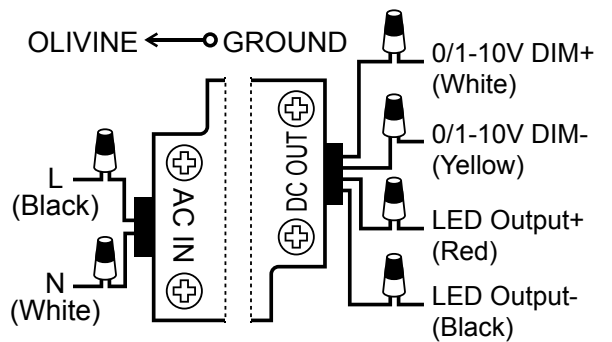

Wire for Driver

237 Harrison Avenue | Waukesha, WI 53186
P: 1-262-547-1111 Fax: 262-548-8882
www.LogicalGreenSolutions.com