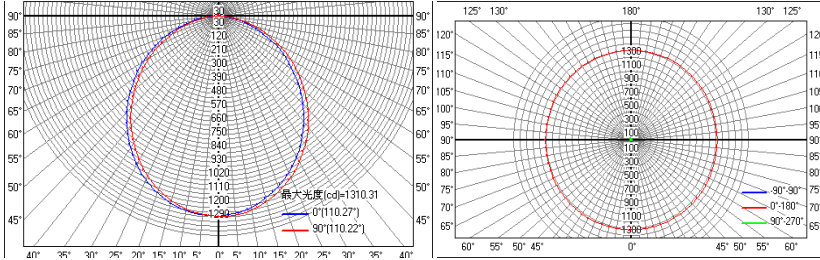

LED Panel Series

LED 2X2/ 2X4/ 1X4/ 1x2 Panel

Order Information

Input Watts.	Input Volts.	Delivered Lumens	Efficacy (lm/w)	CCT	CRI	Power Factor	Lens.	Equivalent Wattage
40W	100-277V	4200	105	4000K	>80	>0.9	Frosted	80W
40W	100-277V	4400	105	5000K	>80	>0.9	Frosted	80W
40W	100-277V	4000	105	4000K	>80	>0.9	Frosted	80W
40W	100-277V	4200	105	5000K	>80	>0.9	Frosted	80W
52W	100-277V	5200	105	4000K	>80	>0.9	Frosted	100W
52W	100-277V	5500	105	5000K	>80	>0.9	Frosted	100W
30W	100-277V	3000	100	4000K	>80	>0.9	Frosted	60W
30W	100-277V	3000	100	5000K	>80	>0.9	Frosted	60W

Diagram

Dimensions

1X4

Distance (m)	Lux	Distance (m)	Distance (m)
1 m	1328 lx	2.87 m	2.94 m
2 m	332 lx	6.74 m	6.89 m
3 m	148 lx	8.61 m	8.83 m
4 m	83 lx	11.49 m	11.77 m
5 m	53 lx	14.36 m	14.71 m
6 m	37 lx	17.23 m	17.66 m
7 m	27 lx	20.1 m	20.6 m
8 m	21 lx	22.97 m	23.54 m
9 m	16 lx	25.84 m	26.48 m
10 m	13 lx	28.72 m	29.43 m

Vert. Spread: 110.0 deg. Horiz. Spread: 111.5 deg.

2X2

Lux at a Distance

1 m	1310 lx	2.87 m	2.88 m
2 m	327 lx	5.74 m	5.76 m
3 m	146 lx	8.61 m	8.64 m
4 m	82 lx	11.47 m	11.53 m
5 m	62 lx	14.34 m	14.41 m
6 m	36 lx	17.21 m	17.29 m
7 m	27 lx	20.08 m	20.17 m
8 m	20 lx	22.95 m	23.05 m
9 m	16 lx	25.82 m	25.93 m
10 m	13 lx	28.69 m	28.82 m

Vert. Spread: 110.2 deg. Horiz. Spread: 110.3 deg.

2X4

Lux at a Distance

1 m	1776 lx	2.86 m	2.93 m
2 m	444 lx	5.72 m	5.85 m
3 m	197 lx	8.58 m	8.78 m
4 m	111 lx	11.44 m	11.71 m
5 m	71 lx	14.3 m	14.63 m
6 m	49 lx	17.16 m	17.56 m
7 m	36 lx	20.02 m	20.49 m
8 m	28 lx	22.88 m	23.41 m
9 m	22 lx	25.74 m	26.34 m
10 m	18 lx	28.6 m	29.27 m