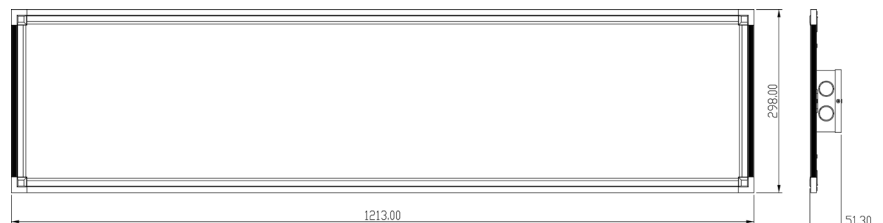

LED Panel Series

LED 2X2/ 2X4/ 1X4/ 1x2 Panel

Order Information

Input Watts.	Input Volts.	Delivered Lumens	Efficacy (lm/w)	CCT	CRI	Power Factor	Lens.	Equivalent Wattage
40W	100-277V	4200	105	4000K	>80	>0.9	Frosted	80W
40W	100-277V	4400	105	5000K	>80	>0.9	Frosted	80W
40W	100-277V	4000	105	4000K	>80	>0.9	Frosted	80W
40W	100-277V	4200	105	5000K	>80	>0.9	Frosted	80W
52W	100-277V	5200	105	4000K	>80	>0.9	Frosted	100W
52W	100-277V	5500	105	5000K	>80	>0.9	Frosted	100W
30W	100-277V	3000	100	4000K	>80	>0.9	Frosted	60W
30W	100-277V	3000	100	5000K	>80	>0.9	Frosted	60W

Specification

Frequency	Weight	Dimmable	Beam Angel	Sensor	Operating Temperature
50 - 60 Hz	(2X2)4kg (1X4)4kg (2X4)8kg (1X2)2kg	0-10V Dim	120°	No	-4°F - +104°F
Base	THD (%)	LED Chip	Life Time	Warranty	Materials
/	20%	SMD2835	>50,000 Hrs	5 years	Aluminum/Plastic

Description/Certificate

The Panel Light is designed as high-quality, energy-efficient replacements for up to 80 watt traditional Grille Light . New constant current driver provides stable and high accuracy current to insure the performance and the life of LEDs. The input voltage is AC 100V~277V, suitable for global voltage rating. The lifetime of TMG tube lamp is higher than 50,000 hours with stable brightness and low thermal decay. Recommended operation temperature is -10°C to 40°C for the best color and brightness performance.

Diagram

Dimensions

1X4

Lux at a Distance

Distance (m)	Lux	Distance (m)	Distance (m)
1 m	1328 lx	2.87 m	2.94 m
2 m	332 lx	6.74 m	6.89 m
3 m	148 lx	8.61 m	8.83 m
4 m	83 lx	11.49 m	11.77 m
5 m	53 lx	14.36 m	14.71 m
6 m	37 lx	17.23 m	17.66 m
7 m	27 lx	20.1 m	20.6 m
8 m	21 lx	22.97 m	23.54 m
9 m	16 lx	25.84 m	26.48 m
10 m	13 lx	28.72 m	29.43 m

Vert. Spread: 110.0 deg. Horiz. Spread: 111.5 deg.