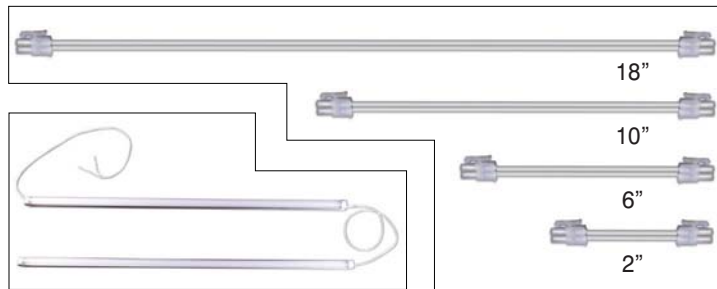

▲ Wired Series

▲ Jumper Whips

5 Year Non-Prorated Warranty